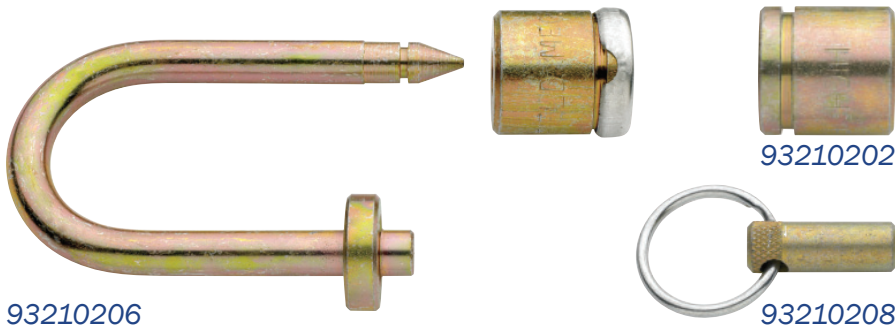

# Shackle Lock Seal

93210206

93210202

93210208

93210130

93210131

93280160

## Description

Our shackle lock seal secures a variety of pedestals and sheet metal enclosures without the use of a key or hand tools. Fabricated from case hardened steel, this security device replaces disposable padlocks and seals used to secure various styles of enclosures.

## Benefits/Advantages

- ◆ Two piece assembly easily snaps in place without a key or hand tools.
- ◆ Replaces “one-time” disposable padlocks and seals.
- ◆ Reusable to reduce overall cost of ownership and reduce waste. Environmentally friendly.
- ◆ Can be supplied with printed, weather resistant utility warning tags.
- ◆ U-shaped shackle for flexibility in the field; can be destroyed if necessary.
- ◆ Available with color coded replacement aluminum seals for system integrity.
- ◆ Plated throughout to resist corrosive environments.

Part Number	Description
93210206	¼" Lock seal shackle assembly
94210216	5/16" Lock seal shackle assembly
93210205	¼" Shackle only
93210215	5/16" Shackle only
93210202	Mini-lockseal head—less seal
93210203	Minilock seal head—complete with silver seal
93210204	Minilock seal head—complete with copper seal
93210130	Replacement seal—silver
93210131	Replacement seal—copper
93210208	Minilock seal key
93280160	Seal press for re-installing replacement silver and copper seals